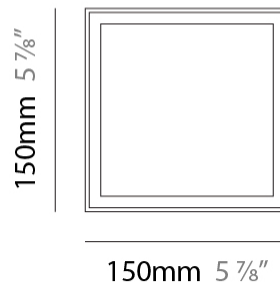

THREE SURFACE

D82342R9-

base number Finish
Options

1. To build a product code in our configurator select the specify button on the base model # product page
2. To build a manual product code on this datasheet choose from the options listed below in blue font and add the suffix to the base model #

GENERAL

Series: Three
Brand: Panzeri
Division: Design
Mounting Type: Surface
Mounting Location: Ceiling
Subcategory: Downlight

PHYSICAL

Shape: Cube
Length (mm): 150
Length (in): 5 7/8
Width (mm): 150
Width (in): 5 7/8
Height (mm): 150
Height (in): 5 7/8
Light Distribution: Direct
Weight (kg): 1.32
Weight (lbs): 2.91
Diffuser: Glass - Opal
Fixture Finish: WHI / BLK / BRZ / MBR
Fixture Material: Metal

ELECTRICAL

Lamp Type: LED
Input Wattage (W): 15
Dimming: Non-Dimmable
Input Voltage (V): 120Vac Direct Line

LED

Color Temperature (°K): 3000
Max. Delivered Lumen (lm): 956
Nominal Lumen (lm): 1275
CRI: >90 CRI
Efficiency (%): 70
Efficacy (lm/w): 59.5
Lamp Life (hrs): 50000

OPTICAL

RATINGS AND CERTIFICATIONS

Certified By: Certified for North American Standards
IP rating: IP40

PROJECT _____
TYPE _____
SPECIFIER _____
QUANTITY _____
DATE _____