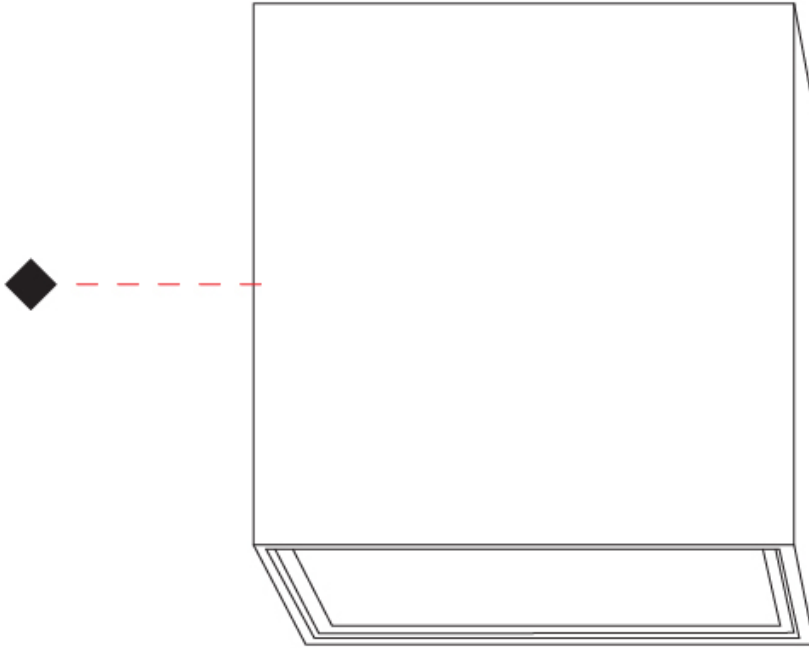

THREE SURFACE

D82342R9-

PROJECT

TYPE

SPECIFIER

QUANTITY

DATE